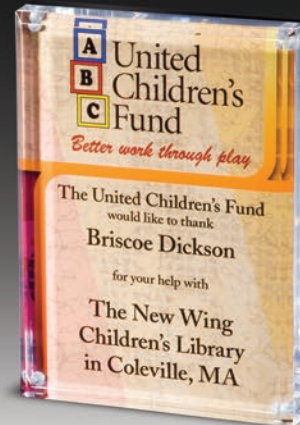

GAM-BN
Graphic Edge-Mounted | **BN** 5" x 7"

APA 0000100
ASI 30993
PPAI 234755
UPIC Acrylic
SAGE 50399

All dimensions approximate.

WOW...

That Deserves an Award From