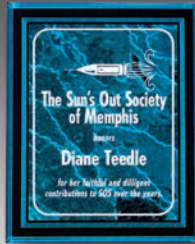

BDR-9N

7N 7" x 9" x 3/8"
8N 8" x 10" x 3/8"
9N 9" x 11" x 3/8"

Blue Marble Border Plaque™ (BM)