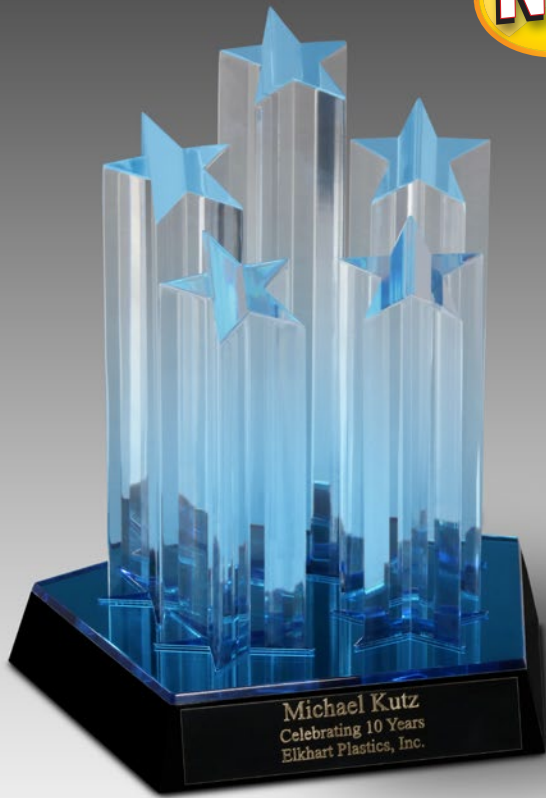

5 Star Columns™ Award

- 1½" Thick, Sculptured Acrylic Stars
- Blue, Gold or Clear Silver Mirror Top Base
- Individually Boxed with Black Brass Plate Included
- Available in Two Sizes

NEW!

5ST-AN
5 Star Columns™ Award
Blue Mirror

5ST-AN 6¼" x 7½" x 5¼"
5ST-BN 6¼" x 8½" x 5¼"