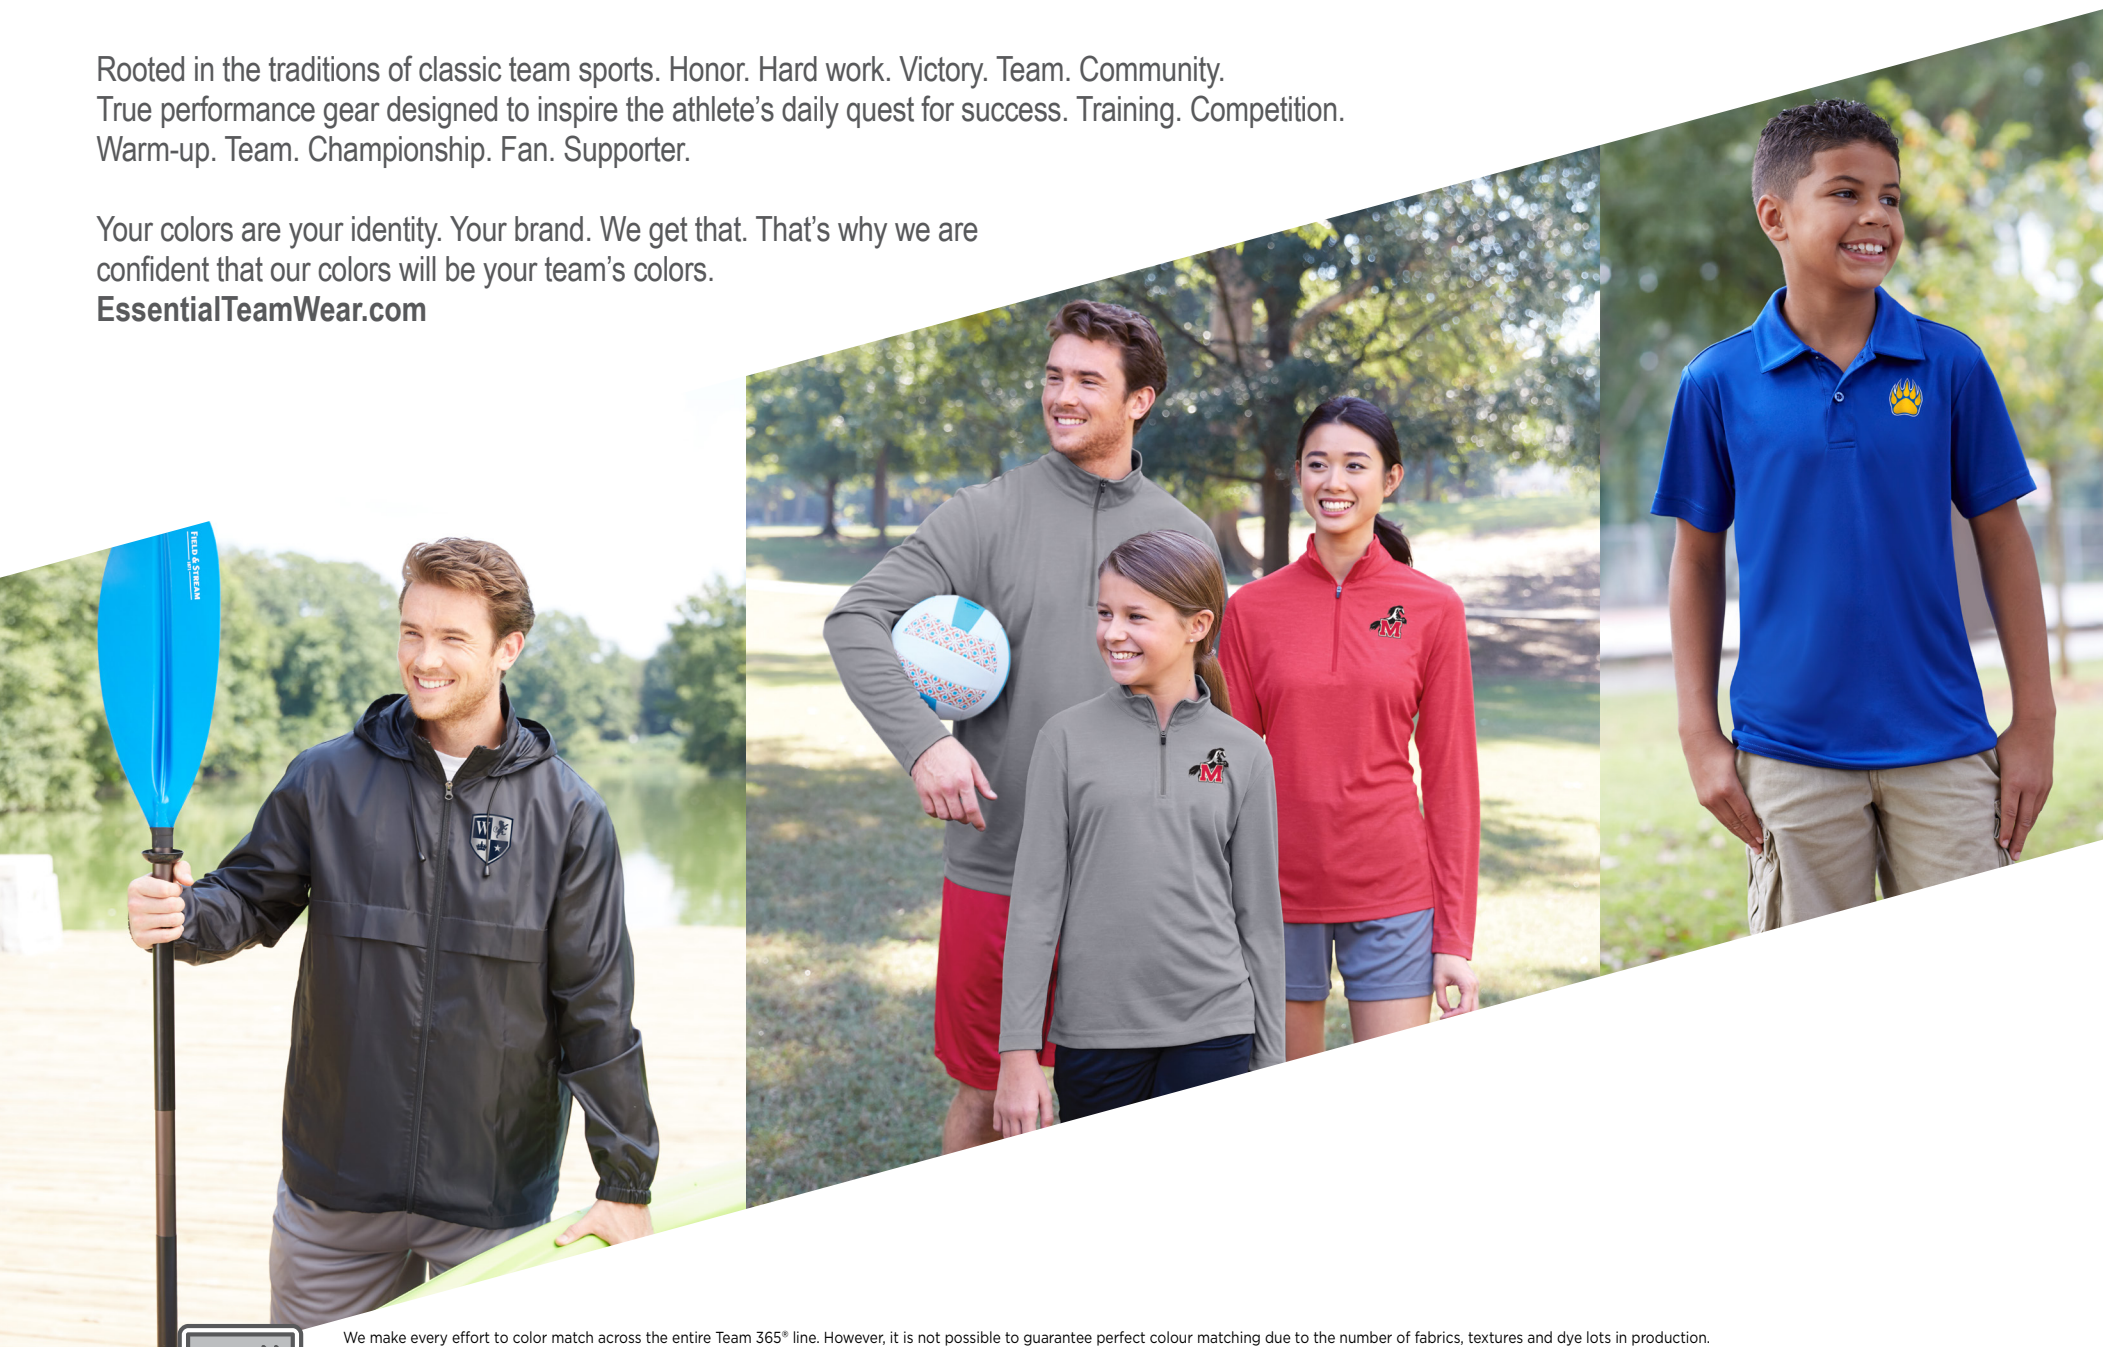

YOUR TEAM. YOUR COLORS.

Rooted in the traditions of classic team sports. Honor. Hard work. Victory. Team. Community.
True performance gear designed to inspire the athlete's daily quest for success. Training. Competition.
Warm-up. Team. Championship. Fan. Supporter.

Your colors are your identity. Your brand. We get that. That's why we are confident that our colors will be your team's colors.

EssentialTeamWear.com

We make every effort to color match across the entire Team 365® line. However, it is not possible to guarantee perfect colour matching due to the number of fabrics, textures and dye lots in production.