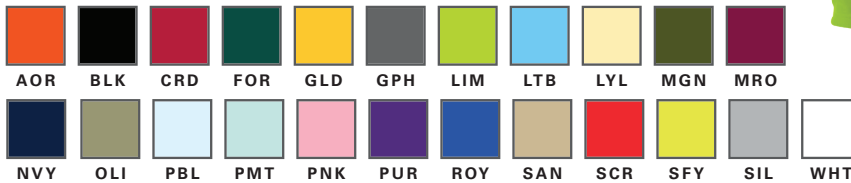

MSRP: \$12.50

SLATE LONG SLEEVE 1/4 ZIP COLOR BLOCK HOODIE

NW4013

Women's: XS - 2XL

- Polyester heather jersey body
- Moisture Management for all season comfort
- Ultra-tight knit for better opacity and printability
- Stain release and odor resistant for easy care
- Snag Resistant for durability
- Double Needle cover-stitch hem