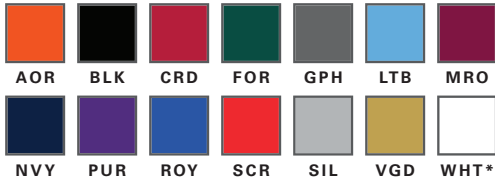

COOLING PERFORMANCE SHORT

N5283 / N5244   Adult: S – 3XL / Youth: XXS – XL
NB5244

- 3.5 oz. Micro Poly Interlock
- 1½" Covered elastic with draw cord
- Draw cord reinforced with bar tacks for added security
- Double needle cover-stitched hem
- Stain release and odor resistant for easy care
- **N5283 – 9" Inseam / N5244 – 7" / NB5244 – 6"**

MSRP: CALL FOR PRICING

* WHT available for N5283 only.