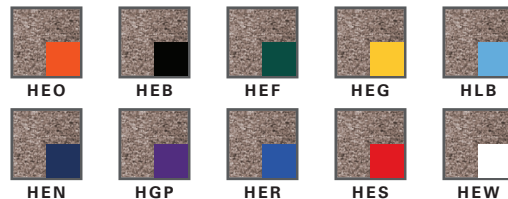

**TOURNEY HEATHER
SLEEVELESS COLOR
BLOCK HOODED TEE**

N3031 Adult: S - 3XL

MSRP: $18.50

- Polyester Heather Jersey
- Solid polyester panel on shoulder
- Neck seam cover-stitched for maximum durability
- Tag-Free Neck
- Reinforced shoulder seam
- Double Needle cover-stitch hem
- Moisture Management for all season comfort
- Stain release and odor resistant for easy care