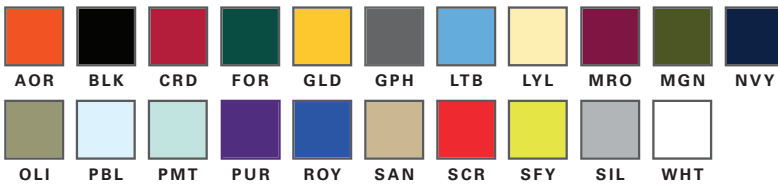

LONG SLEEVE COOLING PERFORMANCE CREW

N3165 / NB3165*   **Adult: S - 3XL / Youth: S - XL**

- **A4's 5-Star Fabric** - 4oz Micro Poly Interlock
  - Superior moisture wicking for peak performance
  - Ultra-tight knit for better opacity and printability
  - Stain release and odor resistant for easy care
  - Fade and snag resistant for durability
  - 44+ UPF for UV sun protection
- Tag Free Neck
- Reinforced shoulder seams
- Double Needle cover-stitch hem

MSRP: $12.50