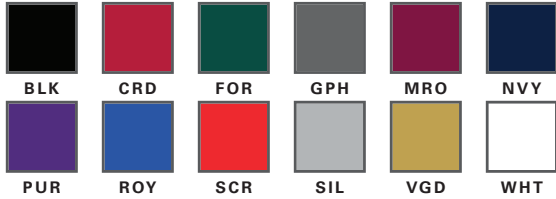

POWER MESH PRACTICE SHORT

N5281 / N5378 / NB5281   **Adult: S – 3XL / Youth: XXS – XL**

- Polyester Flat Back Mesh
- 1½" Covered elastic with draw cord
- Draw cord reinforced with bar tacks for added security
- Moisture Management for all season comfort
- Stain release and odor resistant for easy care

9" Inseam – N5281

7" Inseam – N5378

7" Inseam – NB5281

MSRP: CALL FOR PRICING