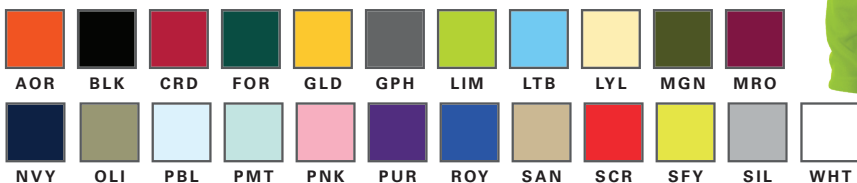

MSRP: \$12.50

PERFORMANCE TOPS

SHORT SLEEVE COOLING PERFORMANCE COLOR BLOCK TEE

N3181 / NB3181 **Adult: S - 4XL / Youth: S - XL**
NW3223* **Women's: XS - 2XL**

- **A4's 5-Star Fabric** - 4oz Micro Poly Interlock
 - Superior moisture wicking for peak performance
 - Ultra-tight knit for better opacity and printability
 - Stain release and odor resistant for easy care
 - Fade and snag resistant for durability
 - 44+ UPF for UV sun protection
- True Raglan Sleeves
- Tag Free Neck
- Double Needle cover-stitch hem
- All seams cover-stitched for maximum durability