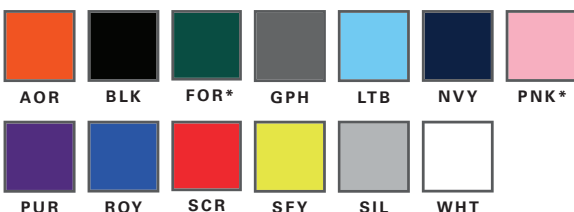

NEW

PERFORMANCE TOPS

SURECOLOR SHORT SLEEVE CATIONIC TEE

**N3393 / NB3393
NW3393**

**Adult: S - 4XL / Youth: S - XL
Women's: XS - 2XL**

- 100% Polyester jersey
- Cationic dyed for vivid colors that won't migrate
- Moisture Management for all season comfort
- Stain release and odor resistant for easy care
- Anti-pill & anti-snag fabric
- True raglan sleeves for maximum mobility
- Tag free neck

MSRP: CALL FOR PRICING

* Forest available in men's and youth only.
Pink available in women's only.