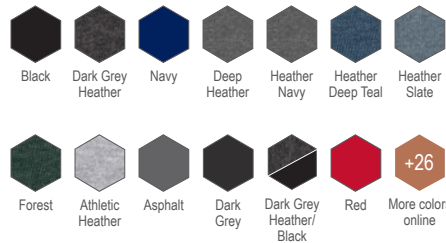

BELLA+CANVAS.

3739 **primeplus** $29.38
UNISEX BLENDED SPONGE FLEECE
FULL-ZIP HOODIE

Sizes: XS-3XL