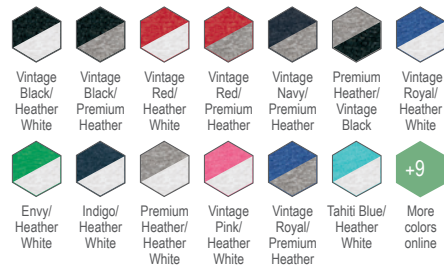

## THREADFAST APPAREL

**302G** \$11.50  
UNISEX TRIBLEND 3/4-SLEEVE  
RAGLAN T-SHIRT

Sizes: XS-3XL

6051 **primeplus** \$11.90  
 UNISEX TRIBLEND 3/4-SLEEVE  
 RAGLAN T-SHIRT

Sizes: XS-3XL Also Available: Youth (3352)

3200 **primeplus** \$11.18  
 UNISEX BLENDED 3/4-SLEEVE  
 BASEBALL T-SHIRT

Sizes: XS-2XL Also Available: Youth (3200Y)  
 \*Colors that are triblends are named as such

See our complete line at [essential-fashion.com](http://essential-fashion.com)