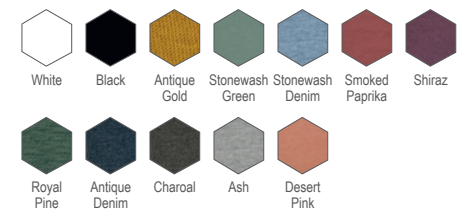

5030 Call for Pricing
LADIES' BLENDED HEATHER
FESTIVAL SCOOP-NECK T-SHIRT

Sizes: XS-2XL Also Available: Unisex (6200),
Sleeveless V-Neck (N5040),
Crop T-Shirt (N5080),
Muscle Tank (5013), Tank (5033)