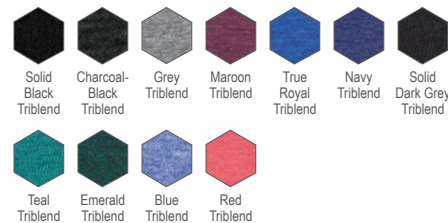

LONG-SLEEVE

In soft fabrics designed for easy wear and care, our long-sleeve hoodies and crewnecks ensure comfort, day in and day out. On their own or layered together, they're timeless faves.

NL NEXT LEVEL APPAREL

N6021 primeplus $18.50
UNISEX TRIBLEND LONG-SLEEVE HOODIE T-SHIRT

Sizes: XS-2XL Also Available: Men's (6071), Ladies' (6731)

BELLA+CANVAS
3939 primeplus $27.38
UNISEX TRIBLEND LIGHTWEIGHT FULL-ZIP HOODIE T-SHIRT

Sizes: XS-2XL

ANVIL
887L primeplus $16.38
LADIES' LIGHTWEIGHT COTTON LONG-SLEEVE HOODED T-SHIRT

Sizes: S-2XL Also Available: Men's Hooded (987AN), Long-Sleeve Crew (949)

*Heather and Neon colors are blends

THREADFAST APPAREL
302Z primeplus $19.90
UNISEX TRIBLEND LIGHTWEIGHT FULL-ZIP HOODIE T-SHIRT

Sizes: XS-2XL

See our complete line at essential-fashion.com