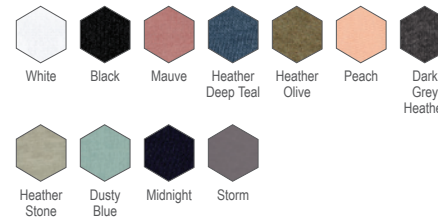

BELLA+CANVAS

8804 $12.18
LADIES' BLENDED FLOWY
MUSCLE T-SHIRT WITH
ROLLED CUFF

Sizes: S-2XL