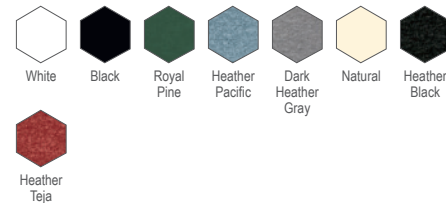

econscious

EC3000 prime **$11.90**
**LADIES' ORGANIC COTTON
CLASSIC T-SHIRT**

Sizes: S-3XL Also Available: Men's (EC1075),
Ladies' Long-Sleeve (EC3500),
Ladies' V-Neck (EC3052)