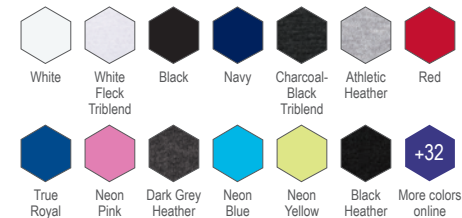

Sizes: XS-2XL

Also Available:  
 Colorblock Racerback (1534),  
 Gathered Racerback (6338)

**BELLA+CANVAS**

**3480 primeplus** Call for Pricing  
**UNISEX COTTON JERSEY TANK**

Sizes: XS-2XL

Also Available: Ladies' (6488),  
 Ladies' Racerback (B6008)

\*Ash, Heathers and Neons are blends.  
 Triblend colors are named as Triblend.