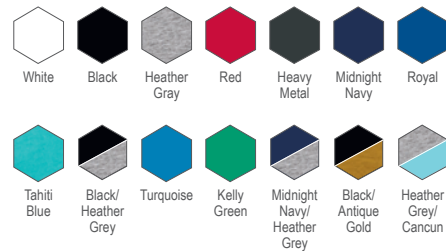

3633 primeplus Call for Pricing
MEN'S COTTON TANK

Sizes: XS-2XL Also Available: Ladies' (6633)