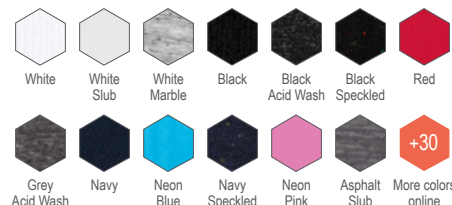

3650 **primeplus** $10.18
UNISEX BLENDED T-SHIRT

Sizes: XS-2XL
*Black Mineral Wash is all cotton