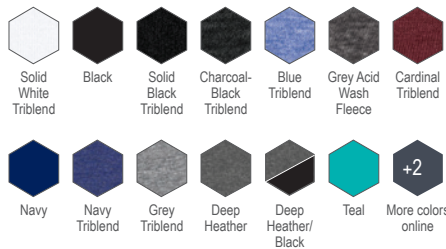

BELLA+CANVAS.

7501 prime **$27.18**
LADIES' TRIBLEND SPONGE
FLEECE WIDE NECK SWEATSHIRT

Sizes: S-2XL
*Colors not listed as Triblend are blends