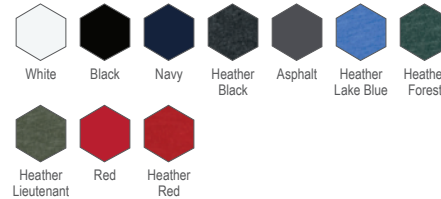

American Apparel®

BB401 **prime** $12.74
UNISEX BLENDED T-SHIRT

Sizes: XS-2XL