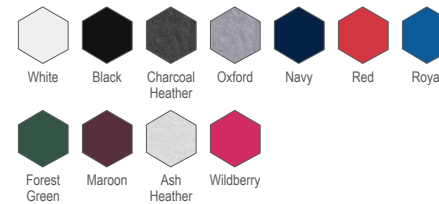

See our complete line at essential-fashion.com