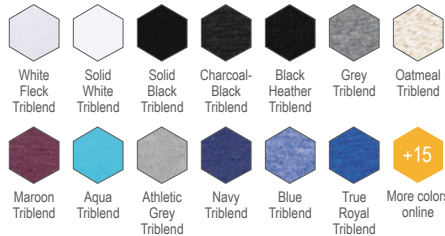

$10.78

Sizes: XS-2XL

Also Available:
Ladies' Deep V-Neck (8435)

BELLA+CANVAS
6405 **prime** LADIES' RELAXED COTTON JERSEY V-NECK T-SHIRT

$10.18

Sizes: S-2XL