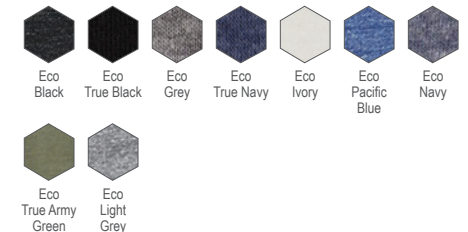

ALTERNATIVE

AA1973 $16.54
MEN'S TRIBLEND ECO-JERSEY T-SHIRT

Sizes: XS-3XL