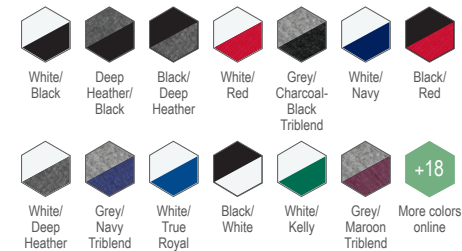

3200 **primeplus** $11.18
UNISEX BLENDED 3/4-SLEEVE
BASEBALL T-SHIRT

Sizes: XS-2XL Also Available: Youth (3200Y)
*Colors that are triblends are named as such