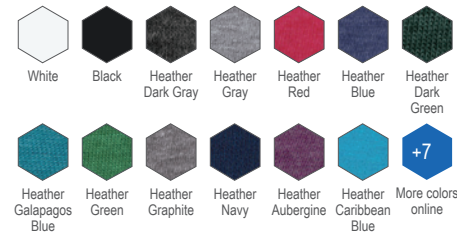

ANVIL®

6750 **primeplus** Call for Pricing
ADULT TRIBLEND T-SHIRT

Sizes: XS-3XL Also Available: Ladies' (6750L), Youth (6750B), Ladies' V-Neck (6750VL)