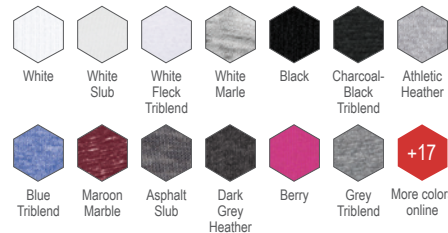

BELLA+CANVAS

8816 **prime** $12.18
LADIES' BLENDED SLOUCHY
T-SHIRT

Sizes: S-3XL Also Available: V-Neck (8815)
*Triblend, Speckled and Slub colors are triblends