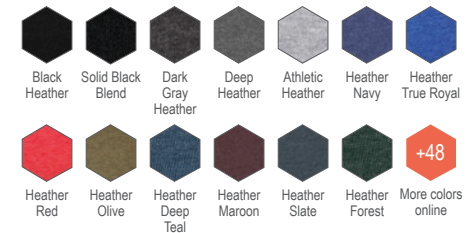

BELLA+CANVAS

3001CVC primeplus Call for Pricing
UNISEX BLENDED HEATHER CVC T-SHIRT

Sizes: XS-5XL Also Available: Jersey (3001C), Made in the USA Jersey (3001U)