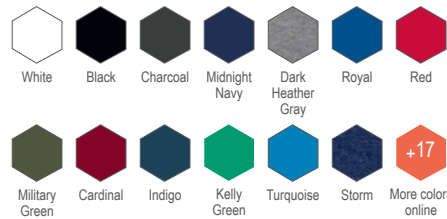

Sizes: XS-5XL Also Available: Ladies' (6004), Youth (3001Y), Toddler (3001T), Pocket (3021)

*\*Ash and Heather colors are blends*

**N6210 primeplus** Call for Pricing  
**MEN'S BLENDED CVC T-SHIRT**

Sizes: XS-4XL Also Available: Ladies' (6610), Youth (3312), Youth Princess (3712)

\*Ash, Heathers and Neons are blends.  
 Triblend colors are named as Triblend.