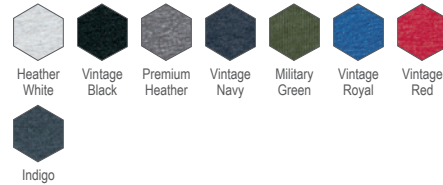

NL NEXT LEVEL APPAREL

6010A $13.32
MEN'S TRIBLEND T-SHIRT

Sizes: XS-3XL