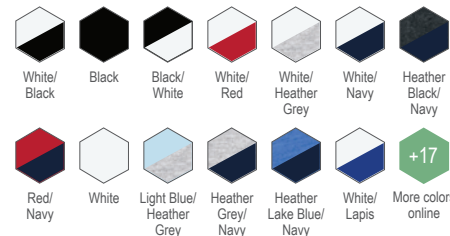

American Apparel

BB453W $11.88
UNISEX BLENDED 3/4-SLEEVE
RAGLAN T-SHIRT

Sizes: XS-2XL