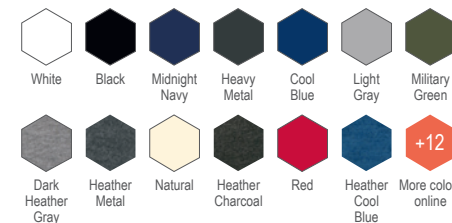

6410 **prime** Call for Pricing
MEN'S BLENDED SUEDED T-SHIRT

Sizes: XS-3XL Also Available: Men's V-Neck (6440), Ladies' V-Neck (N6480), Full-Zip Hoody (6491), Long-Sleeve (6411)