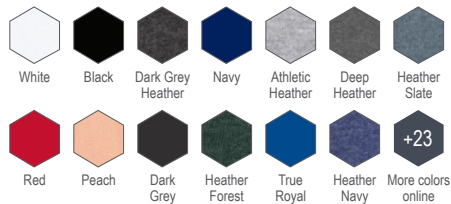

Sizes: XS-3XL Also Available: French Terry Crew (N9000)

**BELLA+CANVAS**

3719 **primeplus**

\$27.38

UNISEX BLENDED SPONGE FLEECE  
PULLOVER HOODIE

Sizes: XS-3XL Also Available: Sweatshirt (3901),  
Ladies' Crop Hood (B7502), Crew (3945),  
Pullover Hood (3729), Ladies' Crop Crew (B7503)