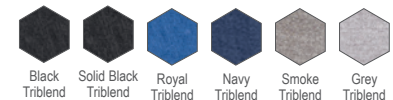

9600  
UNISEX BLENDED DENIM FLEECE  
FULL-ZIP HOODIE

\$41.22

Sizes: XS-3XL Also Available: French Terry (9601)

**J-AMERICA**

JA8872 **prime**  
ADULT TRIBLEND FULL-ZIP  
FLEECE HOOD

\$27.86

Sizes: XS-3XL

See our complete line at [essential-fashion.com](http://essential-fashion.com) 27