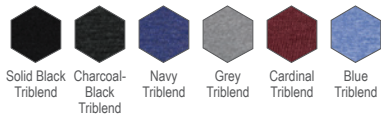

3909 **primeplus**  
UNISEX TRIBLEND SPONGE  
FLEECE FULL-ZIP HOODIE

\$45.22

Sizes: XS-2XL

**ALTERNATIVE**

AA9590 **primeplus**  
MEN'S TRIBLEND ROCKY  
ECO-FLEECE FULL-ZIP HOODIE

\$43.12

Sizes: XS-3XL

**NL NEXT LEVEL APPAREL**