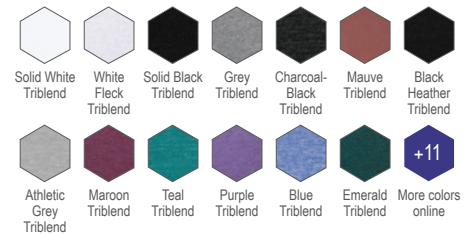

8430 prime Call for Pricing
LADIES' TRIBLEND RACERBACK TANK

Sizes: XS-2XL