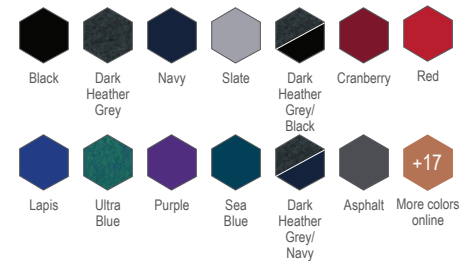

American Apparel

F497W **primeplus** $30.24
UNISEX BLENDED FLEX FLEECE
FULL-ZIP HOODIE

Sizes: XXS-3XL