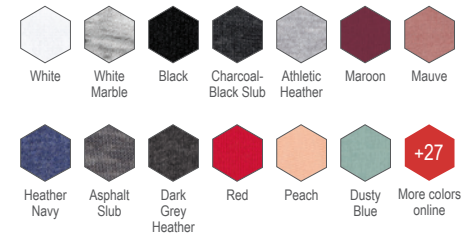

BELLA+CANVAS

B8803 primeplus $12.18
**LADIES' BLENDED FLOWY
SCOOP MUSCLE TANK**

Sizes: S-2XL
*Slub colors are triblend