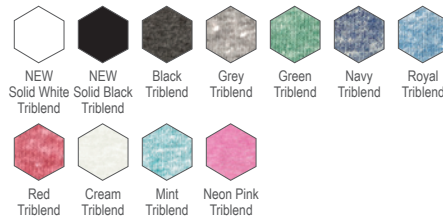

## THREADFAST APPAREL

202A Call for Pricing  
LADIES' TRIBLEND T-SHIRT

Sizes: S-2XL Also Available: Men's (102A), Tank (102C), Youth (602A), Men's Triblend Fleck (103A)