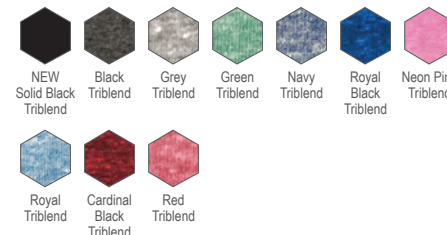

See our complete line at essential-fashion.com