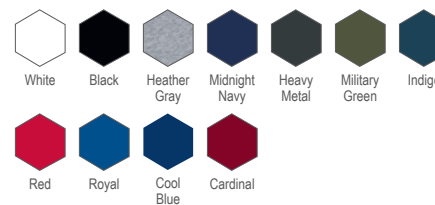

\*Ash, Heathers and Neons are blends.  
 Triblend colors are named as Triblend.

*\*Heather, Marble and Neon colors are blends.  
 Slub colors are triblends.*

**NL NEXT LEVEL APPAREL.**

**N1540 primeplus** Call for Pricing  
 LADIES' BLENDED IDEAL V-NECK  
 T-SHIRT

Sizes: XS-3XL Also Available: Jersey Tank (6488)

\*Ash and Heather colors are blends.  
 Triblend colors are named as Triblend.

**NL | NEXT LEVEL**  
**APPAREL**  
**N3601 primeplus** \$10.66  
 MEN'S COTTON LONG-SLEEVE  
 T-SHIRT

Sizes: S-2XL