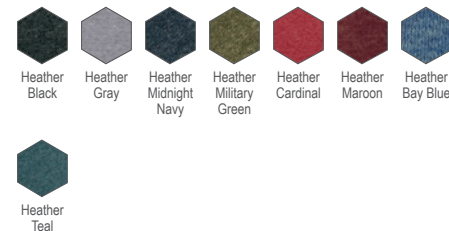

NEXT LEVEL APPAREL.

9300 primeplus **$26.88**
ADULT BLENDED PCH PULLOVER
HOODIE

Sizes: XS-3XL