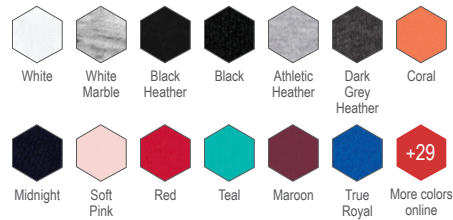

BELLA+CANVAS

B8800 primeplus $11.98
**LADIES' BLENDED FLOWY
RACERBACK TANK**

Sizes: XS-2XL Also Available: Slouchy Tank (8838),
Side Slit Tank (B8802),
High Neck Tank (8809)