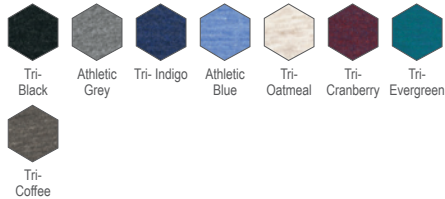

## American Apparel®

TR401 **primeplus** \$15.84  
UNISEX TRIBLEND TRACK T-SHIRT

Sizes: XS-2XL  
*\*Tri-Oatmeal color is a blend*